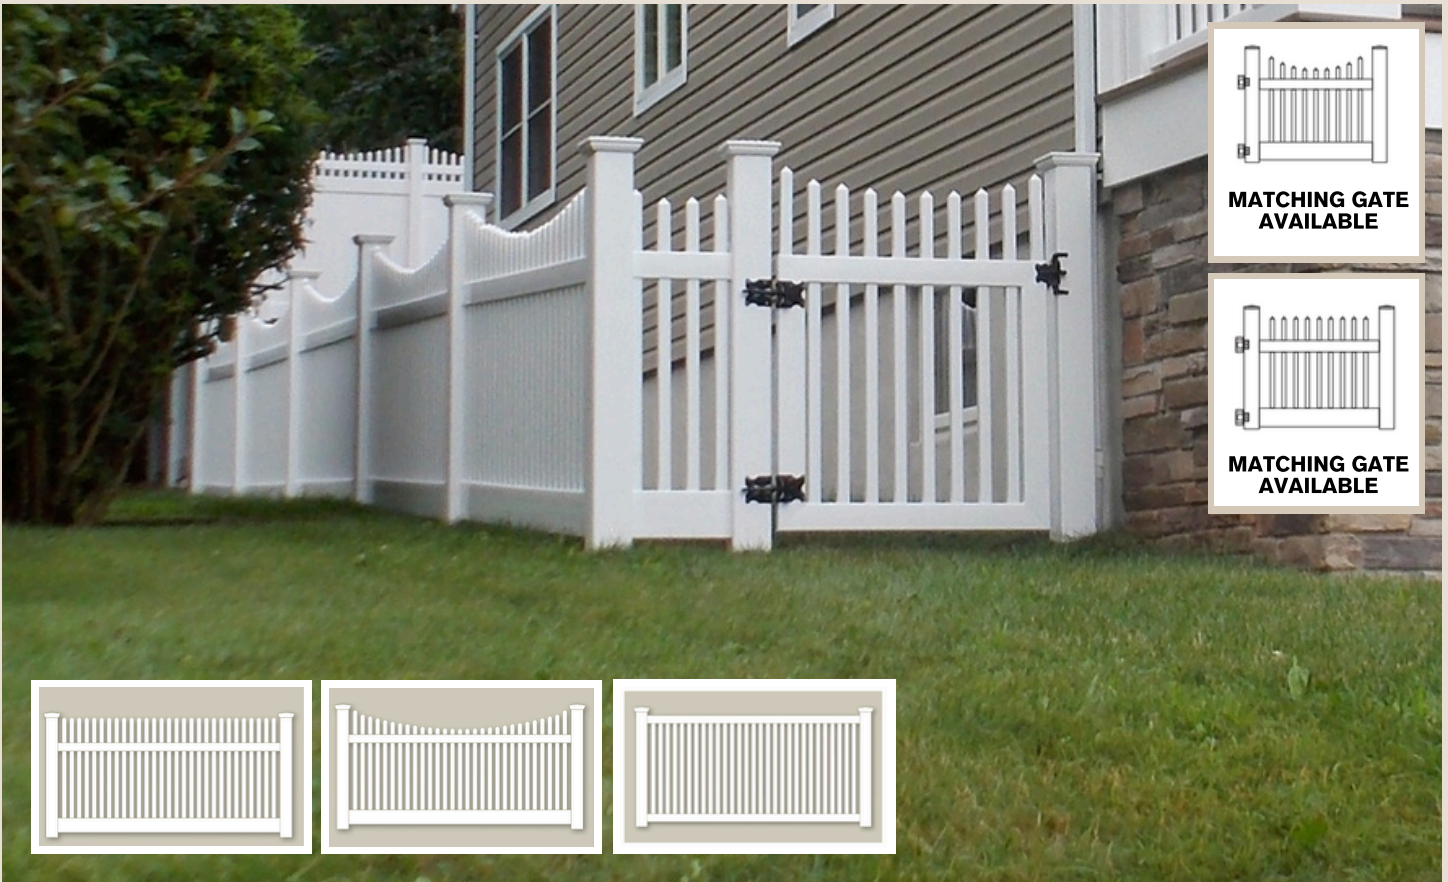

**ALL COLORS SHOWN ARE APPROXIMATE.
SEE SAMPLES FOR TRUE COLOR.**

WHITE

GRAY

BEIGE

CLAY

COLOR OPTIONS

PRIVACY WITH TOPPER

CLASSIC VICTORIAN PICKET

CONTEMPORARY PICKET

FUSION

Fusion fences are uniquely created using aluminum posts and rails and vinyl infill.

RAILINGS

COLONIAL T-RAIL

TRADITIONAL T-RAIL

COLONIAL STAIR RAIL

TRADITIONAL STAIR RAIL